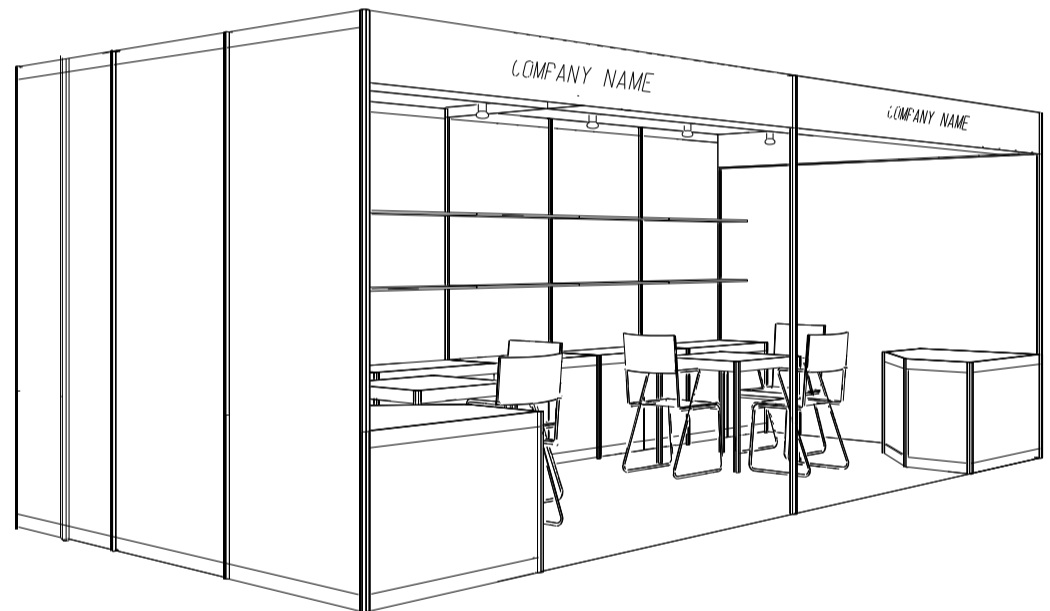

Hong Kong Toys & Games Fair

香港玩具展

6M x 3M Right Corner Booth

六米乘三米右邊角位攤位

BOOTH SPECIFICATIONS		QTY.
	LOCKABLE CABINET 1000L x 500W x 750H mm	6
	WOODEN DISPLAY SHELF FLAT (3000W X 300D mm)	4
	23W ENERGY SAVING LAMP SPOTLIGHT(YELLOW LIGHT)	6
	23W ENERGY SAVING LAMP LONGARMED SPOTLIGHT (YELLOW LIGHT)	4
	700W x 700D x 750H mm MEETING TABLE	2
	BLACK LEATHER CHAIR	6
	CEILING BEAM	9M
	DISPLAY PLATFORM	2
	RUBBISH BIN & CARPET (18sqm.)	