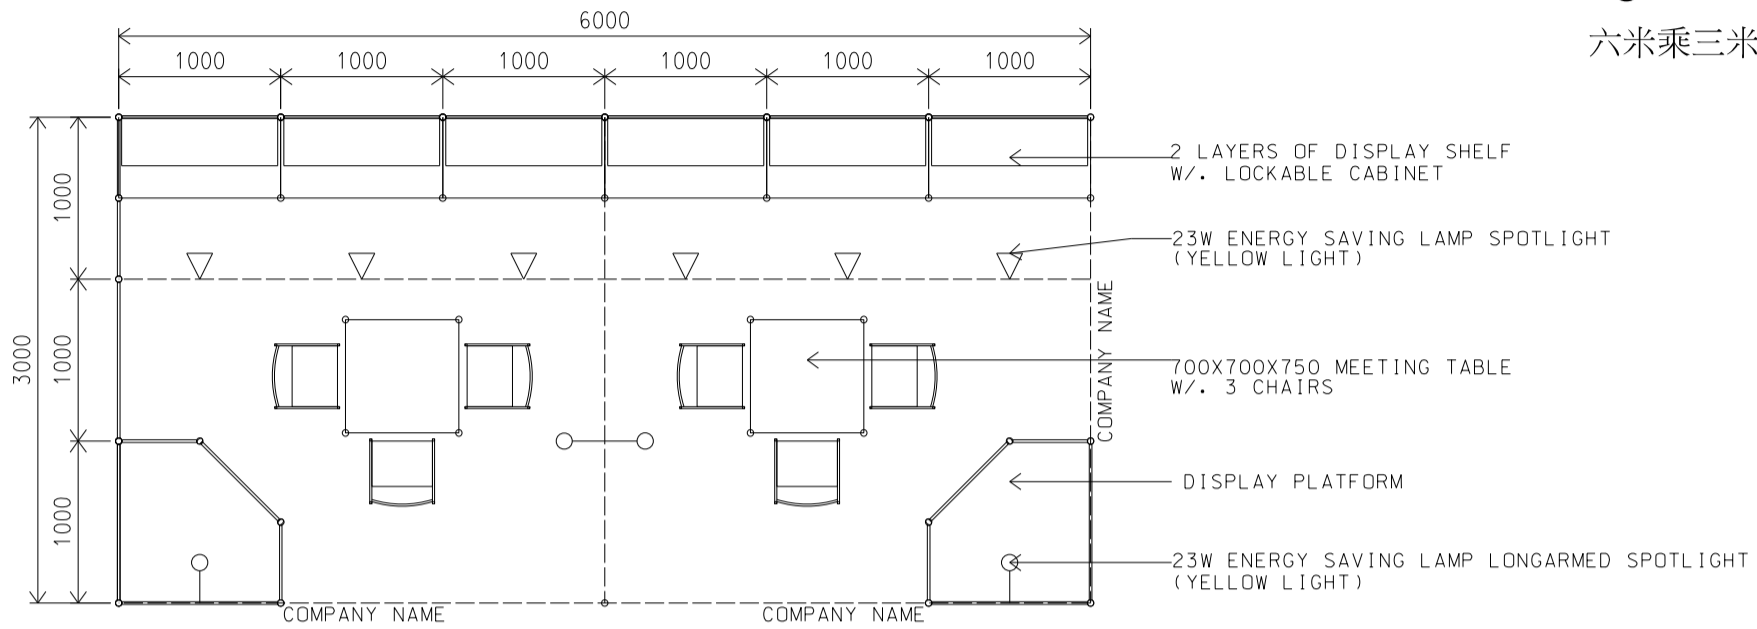

Hong Kong Toys & Games Fair

香港玩具展

6M x 3M Right Corner Booth

六米乘三米右邊角位攤位

BOOTH SPECIFICATIONS		QTY.
	LOCKABLE CABINET 1000L x 500W x 750H mm	6
	WOODEN DISPLAY SHELF FLAT (3000W X 300D mm)	4
	23W ENERGY SAVING LAMP SPOTLIGHT(YELLOW LIGHT)	6
	23W ENERGY SAVING LAMP LONGARMED SPOTLIGHT (YELLOW LIGHT)	4
	700W x 700D x 750H mm MEETING TABLE	2
	BLACK LEATHER CHAIR	6
	CEILING BEAM	9M
	DISPLAY PLATFORM	2
	RUBBISH BIN & CARPET (18sqm.)	