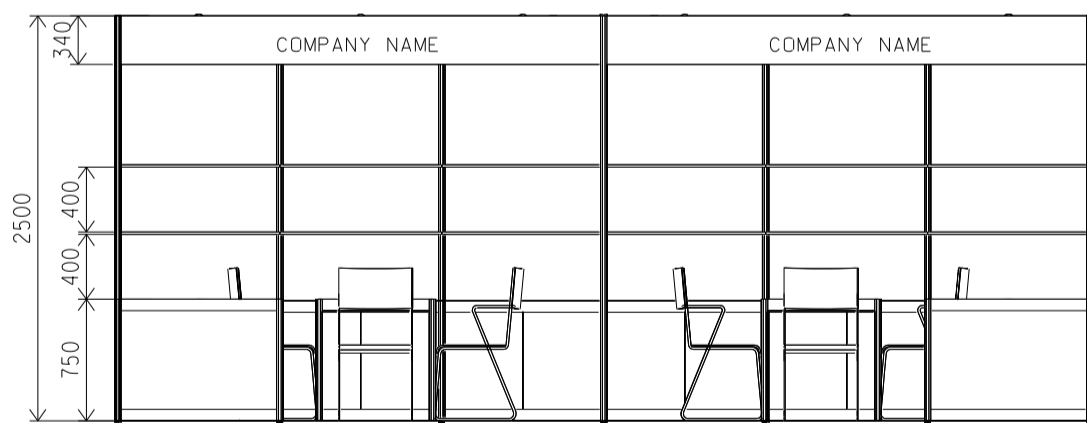

Hong Kong Toys & Games Fair

香港玩具展

6M x 3M Right Corner Booth

六米乘三米右邊角位攤位

BOOTH SPECIFICATIONS		QTY.
	LOCKABLE CABINET 1000L x 500W x 750H mm	6
	WOODEN DISPLAY SHELF FLAT (3000W X 300D mm)	4
	23W ENERGY SAVING LAMP SPOTLIGHT(YELLOW LIGHT)	6
	23W ENERGY SAVING LAMP LONGARMED SPOTLIGHT (YELLOW LIGHT)	4
	700W x 700D x 750H mm MEETING TABLE	2
	BLACK LEATHER CHAIR	6
	CEILING BEAM	9M
	DISPLAY PLATFORM	2
	RUBBISH BIN & CARPET (18sqm.)	